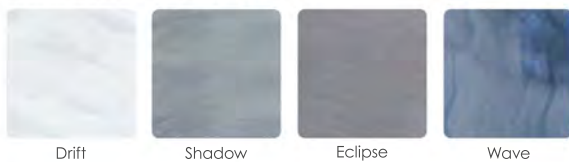

PERMASHELL™ COLORS

PERMAWOOD™ CABINET COLORS

Shell: Drift (Shown with Starlight Option)

Shell: Drift | Cabinet: Brown

Color samples are for reference only. Actual product color may vary slightly.
Nordic Products Inc. reserves the right to change any specifications without notice.