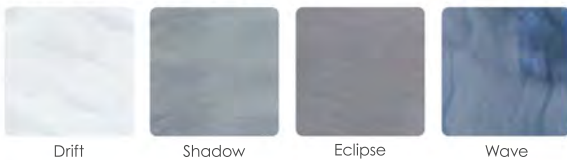

Shell: Drift (Shown with MLP & Starlight Package Option)

Shell: Drift | Cabinet: Black (Shown with MLP Option)

PERMASHELL™ COLORS

PERMAWOOD™ CABINET COLORS

Color samples are for reference only. Actual product color may vary slightly. Nordic Products Inc. reserves the right to change any specifications without notice.