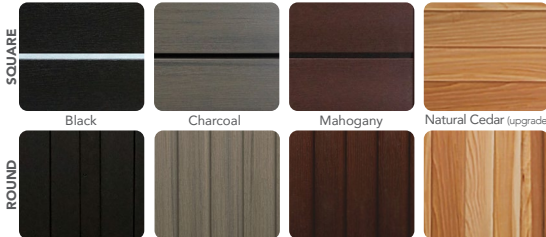

Shell: White

Shell: White | Cabinet: Cedar

PERMASHELL™ COLORS

NATURAL SERIES

PERMAWOOD™ CABINET COLORS

Color samples are for reference only. Actual product color may vary slightly. Nordic Products Inc. reserves the right to change any specifications without notice.