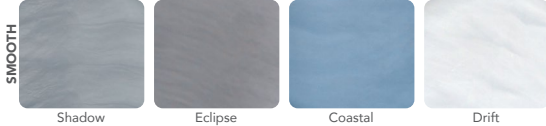

Shell: White

Shell: White | Cabinet: Cedar

PERMASHELL™ COLORS

NATURAL SERIES

PERMAWOOD™ CABINET COLORS

Color samples are for reference only. Actual product color may vary slightly. Nordic Products Inc. reserves the right to change any specifications without notice.