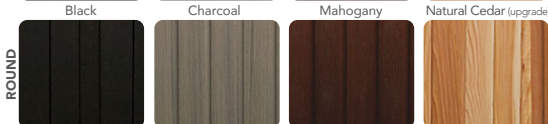

PERMASHELL™ COLORS

NATURAL SERIES

PERMAWOOD™ CABINET COLORS

Shell: White

Shell: Coastal | Cabinet: Charcoal