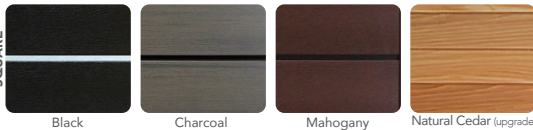

Shell: White

Shell: White | Cabinet: Charcoal

PERMASHELL™ COLORS

NATURAL SERIES

SMOOTH

PERMAWOOD™ CABINET COLORS

SQUARE

ROUND