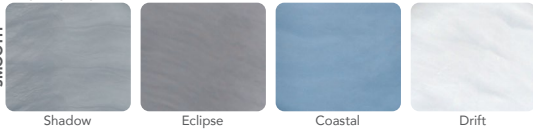

Shell: White

Shell: White | Cabinet: Charcoal

PERMASHELL™ COLORS

NATURAL SERIES

SMOOTH

PERMAWOOD™ CABINET COLORS

SQUARE

ROUND