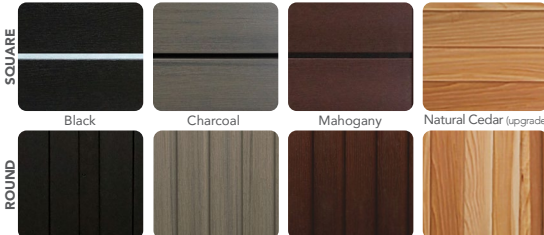

Shell: White

Shell: Shadow | Cabinet: Charcoal

PERMASHELL™ COLORS

NATURAL SERIES

PERMAWOOD™ CABINET COLORS

Color samples are for reference only. Actual product color may vary slightly.
Nordic Products Inc. reserves the right to change any specifications without notice.