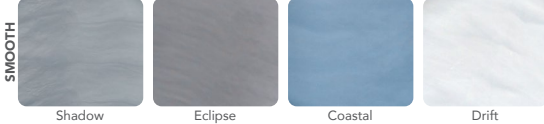

Shell: White

Shell: Shadow | Cabinet: Charcoal

PERMASHELL™ COLORS

NATURAL SERIES

PERMAWOOD™ CABINET COLORS

Color samples are for reference only. Actual product color may vary slightly.
Nordic Products Inc. reserves the right to change any specifications without notice.