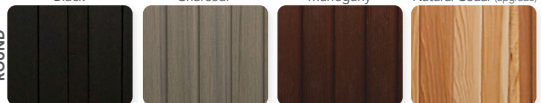

Shell: White

Shell: White | Cabinet: Mahogany

PERMASHELL™ COLORS

LEGACY SERIES

TEXTURED

Greystone

White

NATURAL SERIES

SMOOTH

Shadow

Eclipse

Coastal

Drift

PERMAWOOD™ CABINET COLORS

SQUARE

Black

Charcoal

Mahogany

Natural Cedar (upgrade)

ROUND

Color samples are for reference only. Actual product color may vary slightly. Nordic Products Inc. reserves the right to change any specifications without notice.