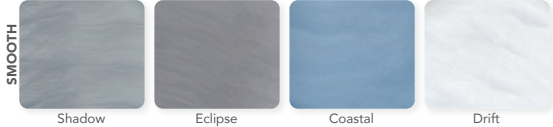

Shell: White

Shell: Greystone | Cabinet: Charcoal

### PERMASHELL™ COLORS

LEGACY SERIES

NATURAL SERIES