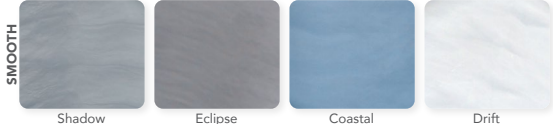

Shell: Shadow

Shell: Shadow | Cabinet: Black

PERMASHELL™ COLORS

LEGACY SERIES

Greystone

White

NATURAL SERIES

Shadow

Eclipse

Coastal

Drift

PERMAWOOD™ CABINET COLORS

Black

Charcoal

Mahogany

Natural Cedar (upgrade)