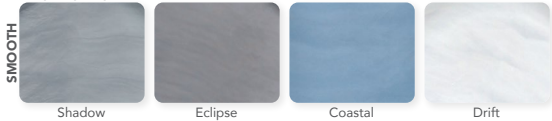

Shell: White

Shell: Coastal | Cabinet: Charcoal

## PERMASHELL™ COLORS

LEGACY SERIES

Greystone

White

NATURAL SERIES

Shadow

Eclipse

Coastal