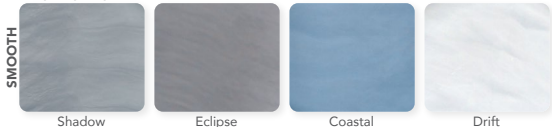

Shell: Drift

Shell: Drift | Cabinet: Charcoal

## PERMASHELL™ COLORS

LEGACY SERIES

NATURAL SERIES