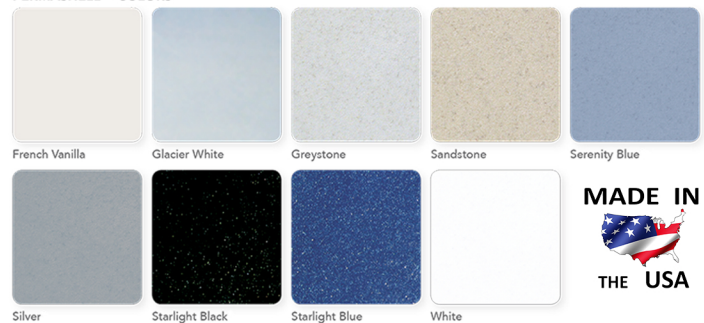

PERMASHELL™ COLORS