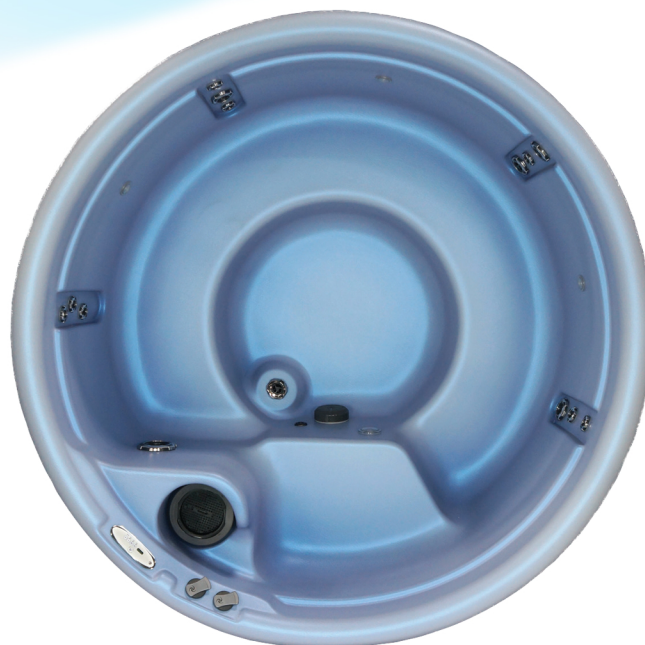

IMPULSE DP

DIMENSIONS

Seating	5 person
Diameter	78.5 in (199 cm)
Depth	35 in (89 cm)
Weight (Dry)	280 lbs (127 kg)
Operating Capacity	280 gal (1060 L)

JETS

Total Jets	15
5" Nordic Star™ Directional Whirlpool	1
3" Nordic Star™ Directional	2
3" Nordic Star™ Dual Rotational	3
2" Nordic Star™ Directional	8
1" Ozone Ready Jet (Ozonator Optional)	1

EQUIPMENT

Volts	110v / 220v (GFCI Cord Optional)
Amps	15a / 40a
Control Pad	4 button Topside w/LED Display
Insulation:	Foam (Standard) Nordic Wrap (Optional)
Heater	1kw on 110v / 4kw on 220v
Light	Footwell LED (Standard) Mood Lighting Package (Optional)
Pump	(1) 1hp Continuous Duty
Bluetooth Stereo	Optional Upgrade

Shell: Glacier White