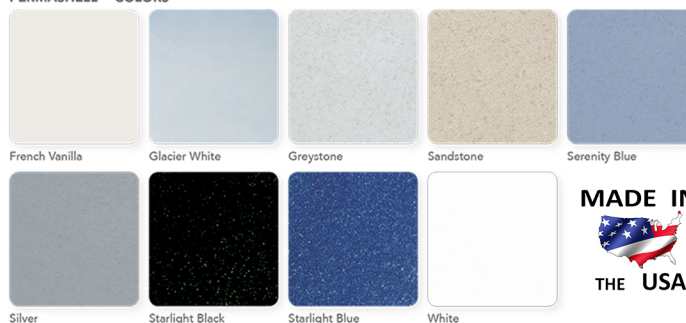

PERMASHELL™ COLORS