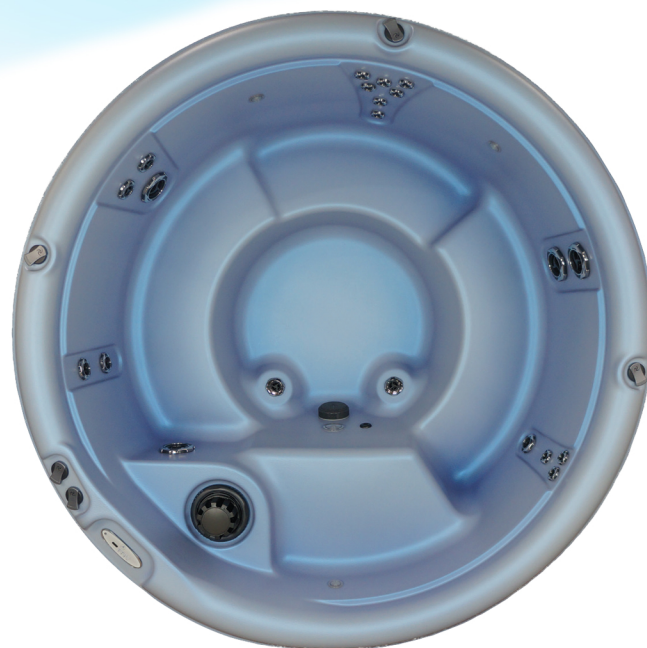

Shell: Glacier White